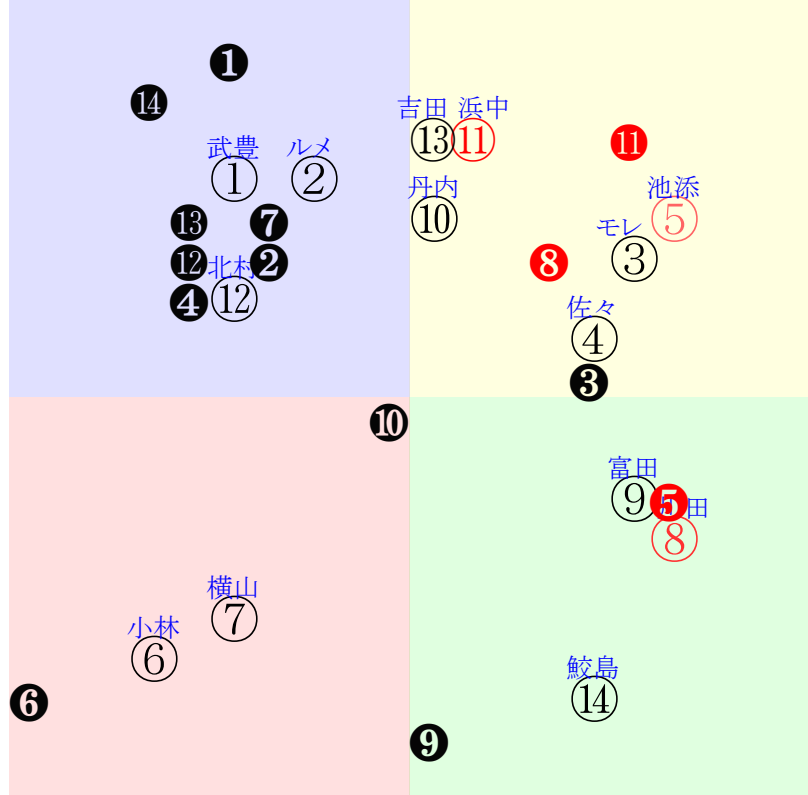

Table with 4 columns: Race/Participant, Odds, Win/Place percentages, and Race Details. Includes horse names, jockey names, and various race statistics across 14 races.

20230819札幌11R2600芝2勝三上ハンデ札幌日刊スポーツ杯

人気: 11 8 5 2 1 3 調教: 5 8 10 14 2 13
賞金: 1 3 9 8 10 2 裏金: 4 6 13 10 5 12
前半: 5 8 3 9 4 14 後半: 13 11 1 2 5 10
枠不: 4. 10. 12. 1 2 3 展不: 11 4 10 8. 13. 2
空抵: 8 10 13 2 5 3 指数: 3 11 5 14 8 1
虎穴: 8 3 2 5 7 11 虎溪: 6 7 12 4 9 14